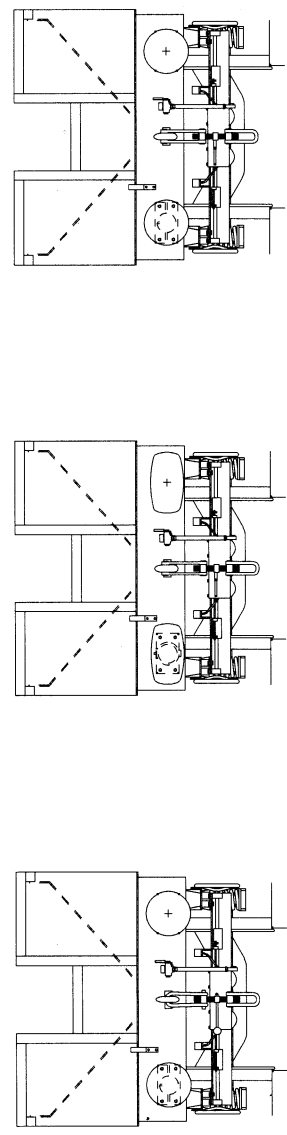

BLA BOGIE BOLSTER Design Codes BL001B,C

Conversions from BB001C: 910001-910160(Lot 3857)
 BB001B: 910161-910365(Lot 3872)
 BB001B: 910367-910491(Lot 3871)
 BB001B: 910492-910691(Lot 3959)

910001-910161
(Lot 3857)

910161-910691
 Lots 3871, 3872, & 3959
 Some wagons are fitted with
 alternative Round Head
 Stepped Shank Buffers

910161-910691 (Lots 3871, 3872, & 3959)
 Some wagons are fitted with alternative
 Round Head Stepped Shank Buffers

910001-910161
(Lot 3857)