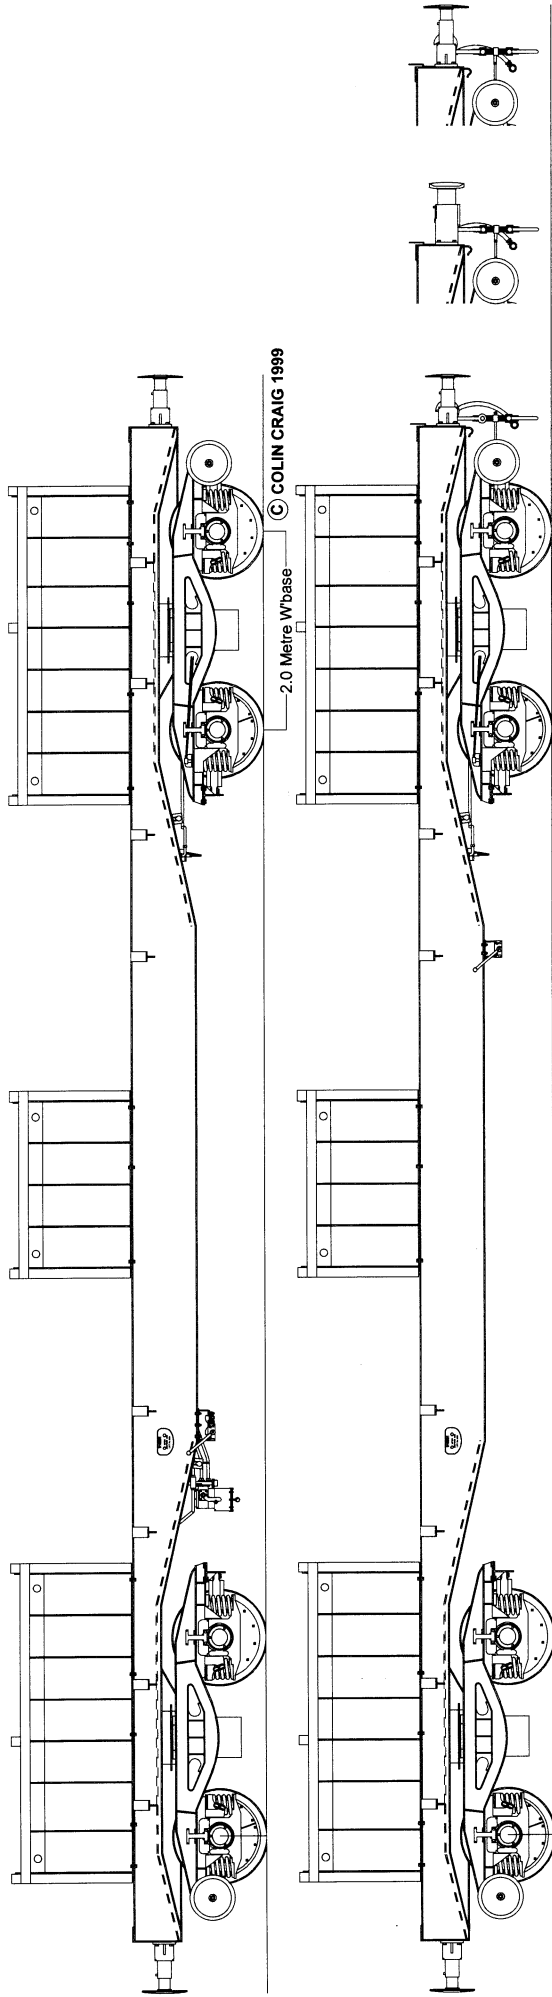

BLA BOGIE BOLSTER Design Codes BL001B,C

Conversions from BB001C: 910001-910160(Lot 3857)
 BB001B: 910161-910365(Lot 3872)
 BB001B: 910367-910491(Lot 3871)
 BB001B: 910492-910691(Lot 3959)

910001-910161
(Lot 3857)

910161-910691
 Lots 3871, 3872, & 3959
 Some wagons are fitted with
 alternative Round Head
 Stepped Shank Buffers

910161-910691 (Lots 3871, 3872, & 3959)
 Some wagons are fitted with alternative
 Round Head Stepped Shank Buffers

910001-910161
(Lot 3857)