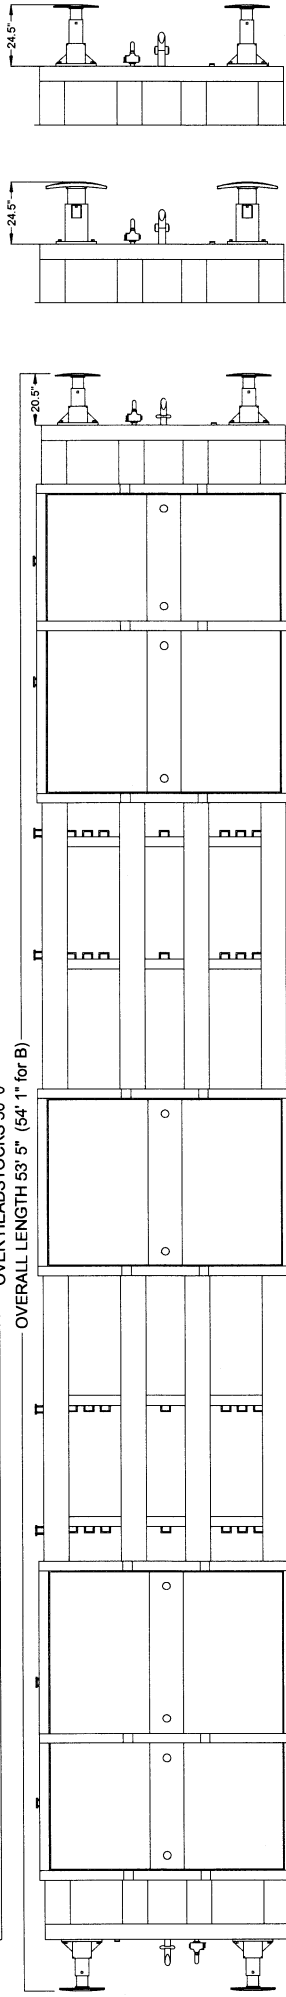

BLA BOGIE BOLSTER Design Codes BL001B,C

Conversions from BB001C: 910001-910160(Lot 3857)
 BB001B: 910161-910365(Lot 3872)
 BB001B: 910367-910491(Lot 3871)
 BB001B: 910492-910691(Lot 3959)

910001-910161
(Lot 3857)

910161-910691
 Lots 3871, 3872, & 3959
 Some wagons are fitted with
 alternative Round Head
 Stepped Shank Buffers

910161-910691 (Lots 3871, 3872, & 3959)
 Some wagons are fitted with alternative
 Round Head Stepped Shank Buffers

910001-910161
(Lot 3857)