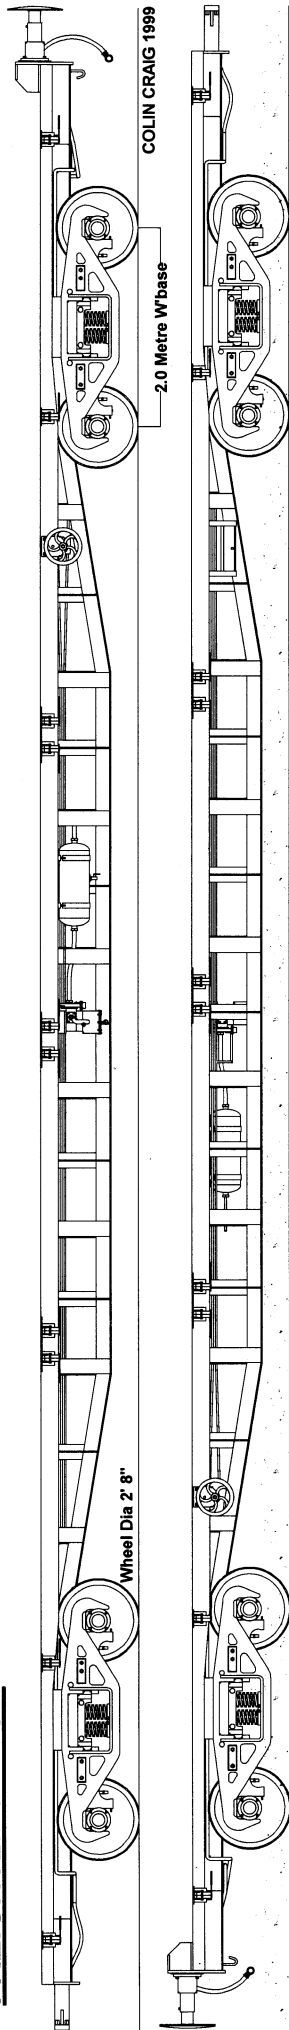

FREIGHTLINER FGA

BOGIE CENTRES 46"
OVER HEADSTOCKS 63' 6"
OVERALL LENGTH 66' 9.5"

Scale 4mm to 1 foot
FEET 60